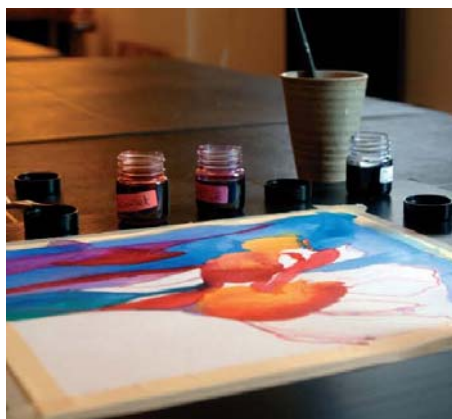

Art Materials by post

Brusho powdered inks	12 colours	£16.00
	24 colours	£29.00
	Single tubs each	£ 3.00
12 colour travel set (<i>vibrant inks in tablet form</i>)		£ 9.00
Artist quality watercolour tablets in compact travel form	1 tier/6 colours	£ 5.00
	2 tier/12 colours	£10.00
	3 tier/18 colours	£15.00
	4 tier/24 colours	£18.00
Number 12 sable substitute brush		£ 7.50
Bamboo pen		£ 6.00
Clutch Pen – drawing stick holder (<i>includes graphite stick</i>)		£ 8.00
Drawing sticks for Clutch Pen – Charcoal, Lead, Graphite, Dark Sepia, Russet Sepia, Light Sepia and White	Per stick	£ 1.30
Drawing pencils – Charcoal, Black, Dark Sepia, Light Sepia, Red Chalk and White Chalk	each	£ 1.30
Plastic 1oz screw top jars	each	£ 0.70
Lightweight Corex drawing boards – size A3 and smaller		£ 3.00
New DVD: Is it Finished?		£15.99
DVD/Video (VHS/PAL UK):	Ink Painting 1	£15.99
	Zen Drawing 1	£15.99
	Zen Drawing 2	£15.99
All also available in VHS/NTSC (USA) format:	Ink Painting 1	£18.99
	Zen Drawing 1	£18.99
	Zen Drawing 2	£18.99
Book: Vegetable Heaven	Signed by illustrator	£12.99
Book: A Passion for Seeing	Frederick Franck anthology	£22.00
Elda's greeting cards – blank inside & envs.: 2 x <i>Tulips</i> , 2 x <i>Iris</i> , 2 x <i>Red Landscape</i> – 6 pack		£ 8.00
Elda Abramson postcards	10 assorted	£ 5.00